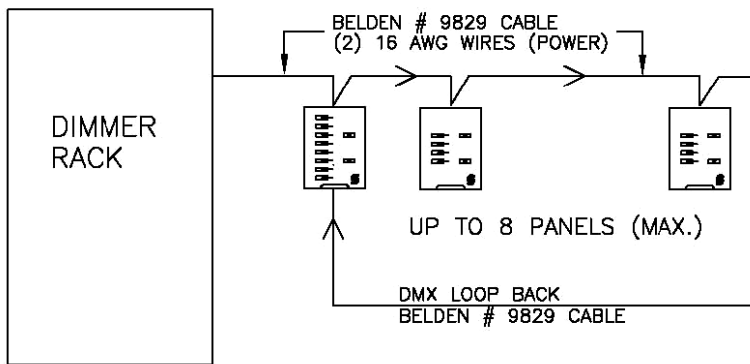

Introduction

Accent DMX stations are simple to use and operate. Each station supports up to 48 dimmers. Room 1 has dimmers 1-48, room 2 has dimmers for 49-96, and each additional room increments in blocks of 48 to a maximum of 8 rooms. Room selection is via dipswitch on the back of each station.

Each station has a built in IR port for use with the included IR remote programmer. The programmer allows the operator to record, modify and playback presets on each station. Designed to fit in a single gang back box, these stations provide a simple-to-use control interface. Presets can be selected at

the touch of a button and the integrated raise/lower keys allow the operator to master an entire preset proportionally.

TYPICAL RISER FOR UP TO EIGHT STATIONS