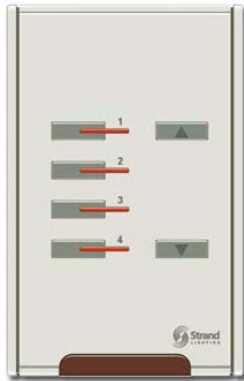

## Accent DMX

63200  
Eight Preset Station  
w/ Raise/Lower control

63201  
Four Preset Station w/  
Raise/Lower control

63201  
Two Preset Station w/  
Raise/Lower control

63203  
Wireless IR Remote  
Programmer

### Features

- Two, Four and Eight Preset Control Stations with individual preset fade times
- Raise/Lower mastering
- Up to 48 dimmers per room, up to 8 stations and 8 rooms per system
- Room selection by dipswitch selection on control station, no special programming required
- Compatible with all Strand Dimmer Racks
- Wireless IR remote provided with each station for simple programming and remote preset access
- Secure fastener-free faceplates
- Secure digital control wiring system
- Fits Standard 1 Gang Deep Masonry Box
- DMX512 output

## Introduction

Accent DMX stations are simple to use and operate. Each station supports up to 48 dimmers. Room 1 has dimmers 1-48, room 2 has dimmers for 49-96, and each additional room increments in blocks of 48 to a maximum of 8 rooms. Room selection is via dipswitch on the back of each station.

the touch of a button and the integrated raise/lower keys allow the operator to master an entire preset proportionally.

TYPICAL RISER FOR UP TO EIGHT STATIONS

BACK BOXES BY OTHERS