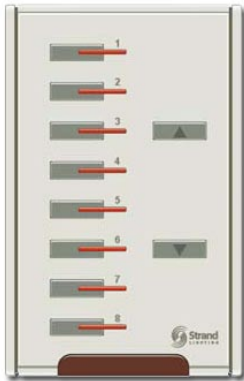

## Accent DMX

63200  
Eight Preset Station  
w/ Raise/Lower control

63201  
Four Preset Station w/  
Raise/Lower control

63201  
Two Preset Station w/  
Raise/Lower control

63203  
Wireless IR Remote  
Programmer

### Features

- Two, Four and Eight Preset Control Stations with individual preset fade times
- Raise/Lower mastering
- Up to 48 dimmers per room, up to 8 stations and 8 rooms per system
- Room selection by dipswitch selection on control station, no special programming required
- Compatible with all Strand Dimmer Racks
- Wireless IR remote provided with each station for simple programming and remote preset access
- Secure fastener-free faceplates
- Secure digital control wiring system
- Fits Standard 1 Gang Deep Masonry Box
- DMX512 output

## Introduction

Accent DMX stations are simple to use and operate. Each station supports up to 48 dimmers. Room 1 has dimmers 1-48, room 2 has dimmers for 49-96, and each additional room increments in blocks of 48 to a maximum of 8 rooms. Room selection is via dipswitch on the back of each station.

the touch of a button and the integrated raise/lower keys allow the operator to master an entire preset proportionally.

TYPICAL RISER FOR UP TO EIGHT STATIONS

BACK BOXES BY OTHERS