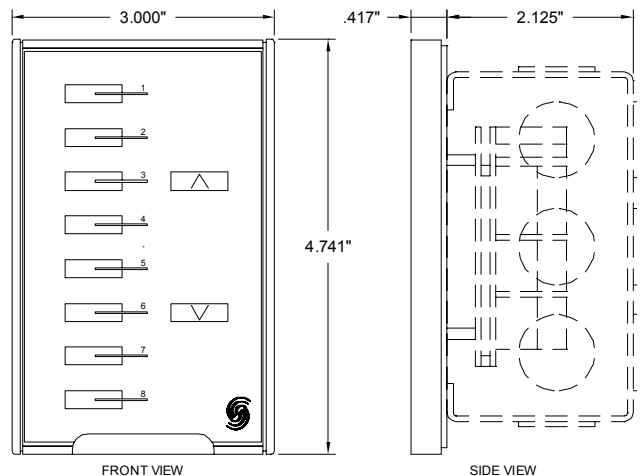

BACK BOXES BY OTHERS

Ordering Information

Strand Lighting, Inc.
6603 Darin Way, Cypress, CA 90630, USA
Tel: +1 714 230 8200
Fax: +1 714 230 8173

Strand Lighting Asia
20/F Delta House, 3 On Yiu Street
Shatin, N.T. Hong Kong
Tel: + 852 2757 3033
Fax: + 852 2757 1767

Strand Lighting
a Genlyte company

The Company reserves the right to make any variation in design or construction to the equipment described. E&OE
© Strand Lighting Inc. 2007
Strand™ and Strand Lighting™ are trademarks of Strand Lighting Inc.