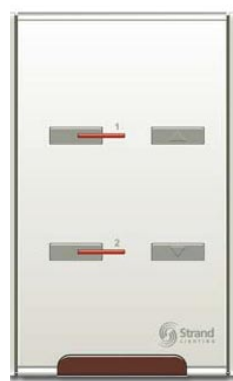

## Accent DMX

63200  
Eight Preset Station  
w/ Raise/Lower control

63201  
Four Preset Station w/  
Raise/Lower control

63201  
Two Preset Station w/  
Raise/Lower control

63203  
Wireless IR Remote  
Programmer

### Features

- Two, Four and Eight Preset Control Stations with individual preset fade times
- Raise/Lower mastering
- Up to 48 dimmers per room, up to 8 stations and 8 rooms per system
- Room selection by dipswitch selection on control station, no special programming required
- Compatible with all Strand Dimmer Racks
- Wireless IR remote provided with each station for simple programming and remote preset access
- Secure fastener-free faceplates
- Secure digital control wiring system
- Fits Standard 1 Gang Deep Masonry Box
- DMX512 output

## Introduction

Accent DMX stations are simple to use and operate. Each station supports up to 48 dimmers. Room 1 has dimmers 1-48, room 2 has dimmers for 49-96, and each additional room increments in blocks of 48 to a maximum of 8 rooms. Room selection is via dipswitch on the back of each station.