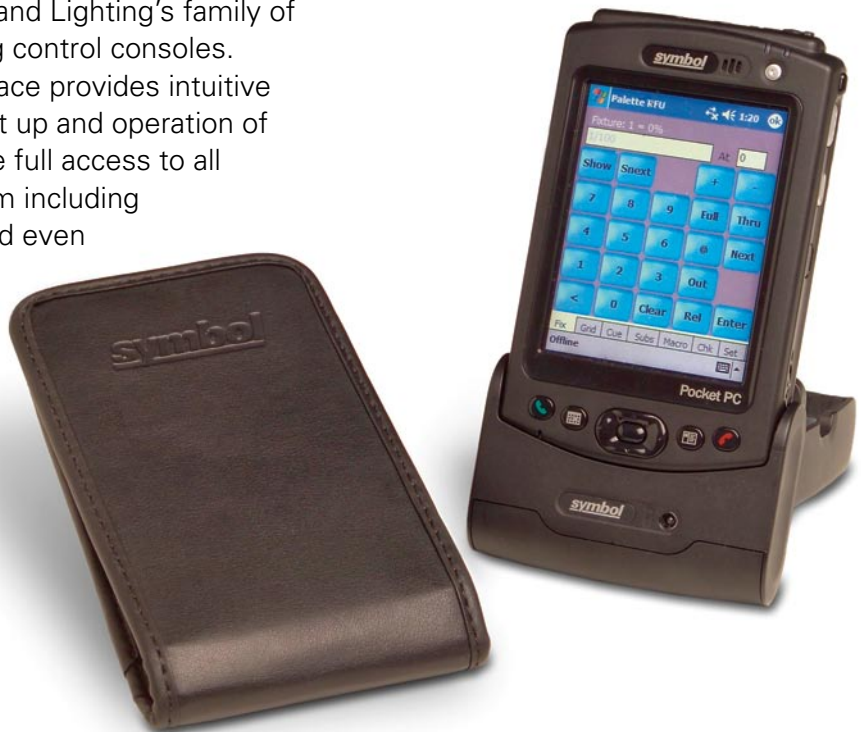

Pocket Palette™

Pocket Palette is the latest addition to Strand Lighting's family of handheld remotes for our range of lighting control consoles. Pocket Palette's new graphical user interface provides intuitive controls that you will use every day for set up and operation of your lighting system. The remotes provide full access to all elements of your Palette OS based system including channel levels, cue sheet, level setting and even submasters.

All Pocket Palette wireless remotes support both Palette OS based consoles as well as all 300 and 500 series desks.

Features

- Advanced technology remotes with Windows Mobile operating system
- Channel level display
- Full system record and playback access
- Channel Check function
- Programmable Macro Screen
- Remote Submaster access with on screen faders
- Available in wired and wireless versions
- High performance access points provide reliable network connectivity
- Long life battery and rugged enclosures with belt case standard
- Charger and stand included
- Wireless remotes support both Palette OS and 300/500 series DOS based consoles

Our Pocket Palette remote system provides a wide range of control options to all users of Palette OS based consoles. New Features include a new channel level display screen providing instant level information for the current cue on stage.

Other displays include channel set up and onscreen submasters allowing for quick remote adjustment of system faders.

Strand Lighting uses professional grade Symbol Technology access points to provide solid reliable connectivity throughout a facility regardless of size.