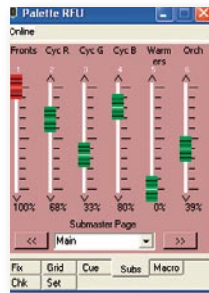

Our Pocket Palette remote system provides a wide range of control options to all users of Palette OS based consoles. New Features include a new channel level display screen providing instant level information for the current cue on stage.

Other displays include channel set up and onscreen submasters allowing for quick remote adjustment of system faders.

Strand Lighting uses professional grade Symbol Technology access points to provide solid reliable connectivity throughout a facility regardless of size.

Access points are available as single point self contained devices or multi-antenna multi-point devices for large systems.