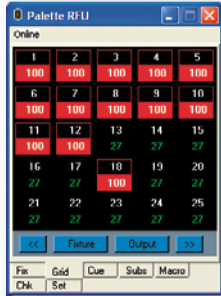

Pocket Palette™

Pocket Palette is the latest addition to Strand Lighting's family of handheld remotes for our range of lighting control consoles. Pocket Palette's new graphical user interface provides intuitive controls that you will use every day for set up and operation of your lighting system. The remotes provide full access to all elements of your Palette OS based system including channel levels, cue sheet, level setting and even submasters.

All Pocket Palette wireless remotes support both Palette OS based consoles as well as all 300 and 500 series desks.

Features

- Advanced technology remotes with Windows Mobile operating system
- Channel level display
- Full system record and playback access
- Channel Check function
- Programmable Macro Screen
- Remote Submaster access with on screen faders
- Available in wired and wireless versions
- High performance access points provide reliable network connectivity
- Long life battery and rugged enclosures with belt case standard
- Charger and stand included
- Wireless remotes support both Palette OS and 300/500 series DOS based consoles

Our Pocket Palette remote system provides a wide range of control options to all users of Palette OS based consoles. New Features include a new channel level display screen providing instant level information for the current cue on stage.