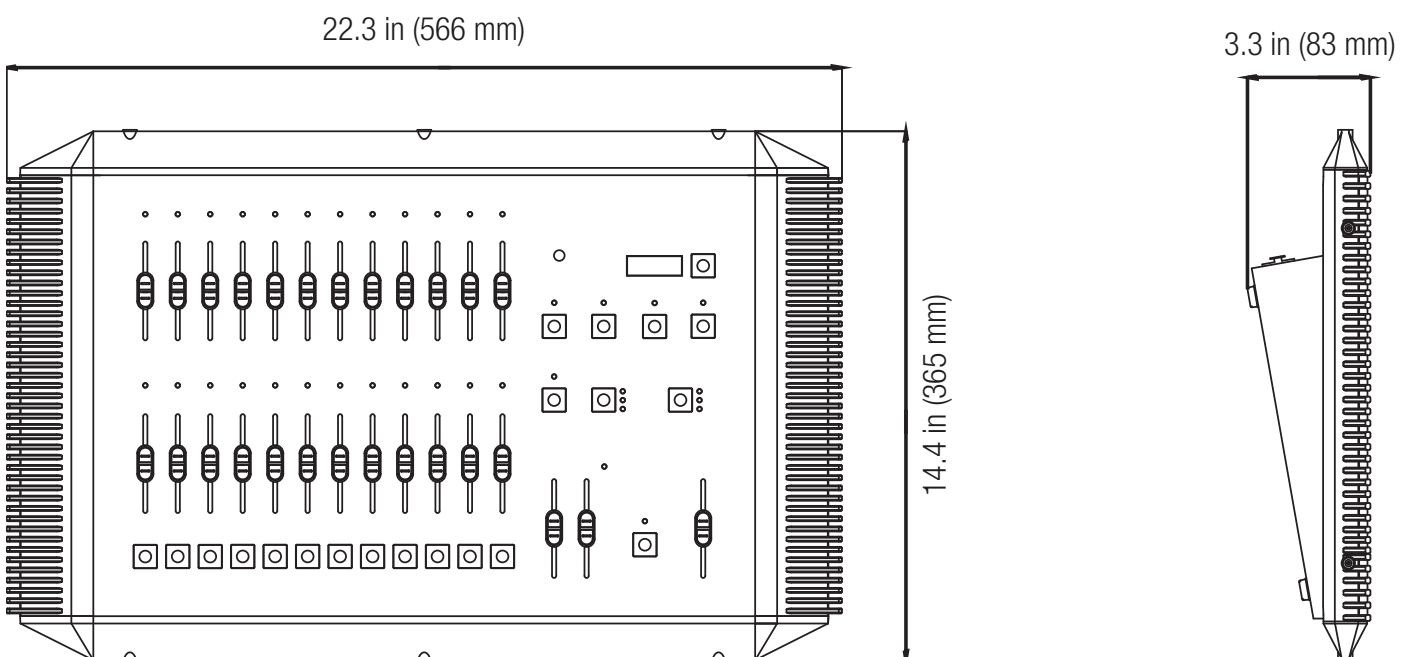

100 PLUS SERIES CONSOLE

The 100 plus series console is a small, simple to use, preset lighting control desk that also has a theatrical cue stack of 99 memories. It can be operated in 24 channel single scene mode or 12 channel two scene mode. In single scene mode multiple scenes can be set with the Hold feature. The console also has the ability to run a single effect.

100 PLUS SERIES CONSOLE

FEATURES

- Fully digital control console
- 99 memories
- 2 channel 2 scene preset, 24 channel single scene preset operation with unique Hold function in single scene mode
- Built in effect playback
- Designed for portable or rack mounting applications with removable end caps to facilitate rack mounting
- Split crossfader with time fade function
- Bump buttons
- Grand Master and Black out key
- DMX512 output
- Supplied with 90-240 volt CE, UL, cUL universal power supply

100 PLUS SERIES CONSOLE

POWER		
Operating voltage	90-240V	
CONNECTIVITY		
DMX512 (XLR5F) port	Out	
PHYSICALS		
Finish	Black	
Construction	Rigid folded sheet steel and flame retardant ABS controls	
ENVIRONMENT		
	°C	°F
Ambient temperature	0-40	32-104
Humidity	0% - 95% non-condensing	
DIMENSIONS		
	mm	in
L x W x H	566.0 x 365.0 x 83.0	22.3 x 14.4 x 3.3
WEIGHT		
	kg	lb
Net weight	2	4.4
WARRANTY & APPROBATIONS		
Warranty	2 years	
Approvals / Listings	CE marked with UL listed and cUL power supply	